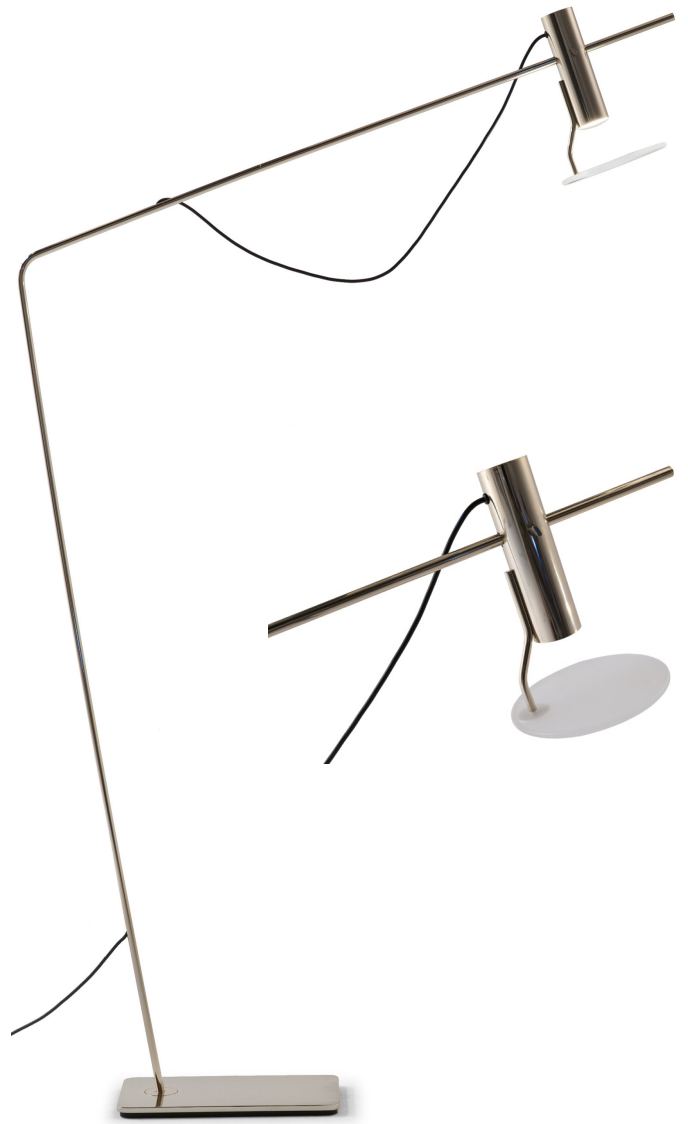

■ L514020

■ L514100

■ L514160

■ L514040

■ L514080

■ L514070

■ L514050

ALL PICTURES SHOWN ARE FOR ILLUSTRATIVE PURPOSE ONLY. ACTUAL PRODUCT MAY VARY DUE TO PRODUCT ENHANCEMENT.

SCHEMATICS

STAND LAMP

H  
H  
13cm x 29cm H 141cm  
5,12" x 11,42" H 55,51"

TABLE LAMP

H  
H  
22cm x 27cm H 49cm  
8,66" x 10,63" H 19,29"

Pendant

H  
H  
5cm x 26cm H 63cm  
1,97" x 10,24" H 24,8"

Clip

8cm x 26cm H 109cm  
3,15" x 10,24" H 42,91"  
9cm x 26cm H 53cm  
3,54" x 10,24" H 20,87"

FINISHINGS

Frame finishing

CHAMPAGNE

BLACK CHROME

MATT BLACK

Pink gold

Lampshade finishing